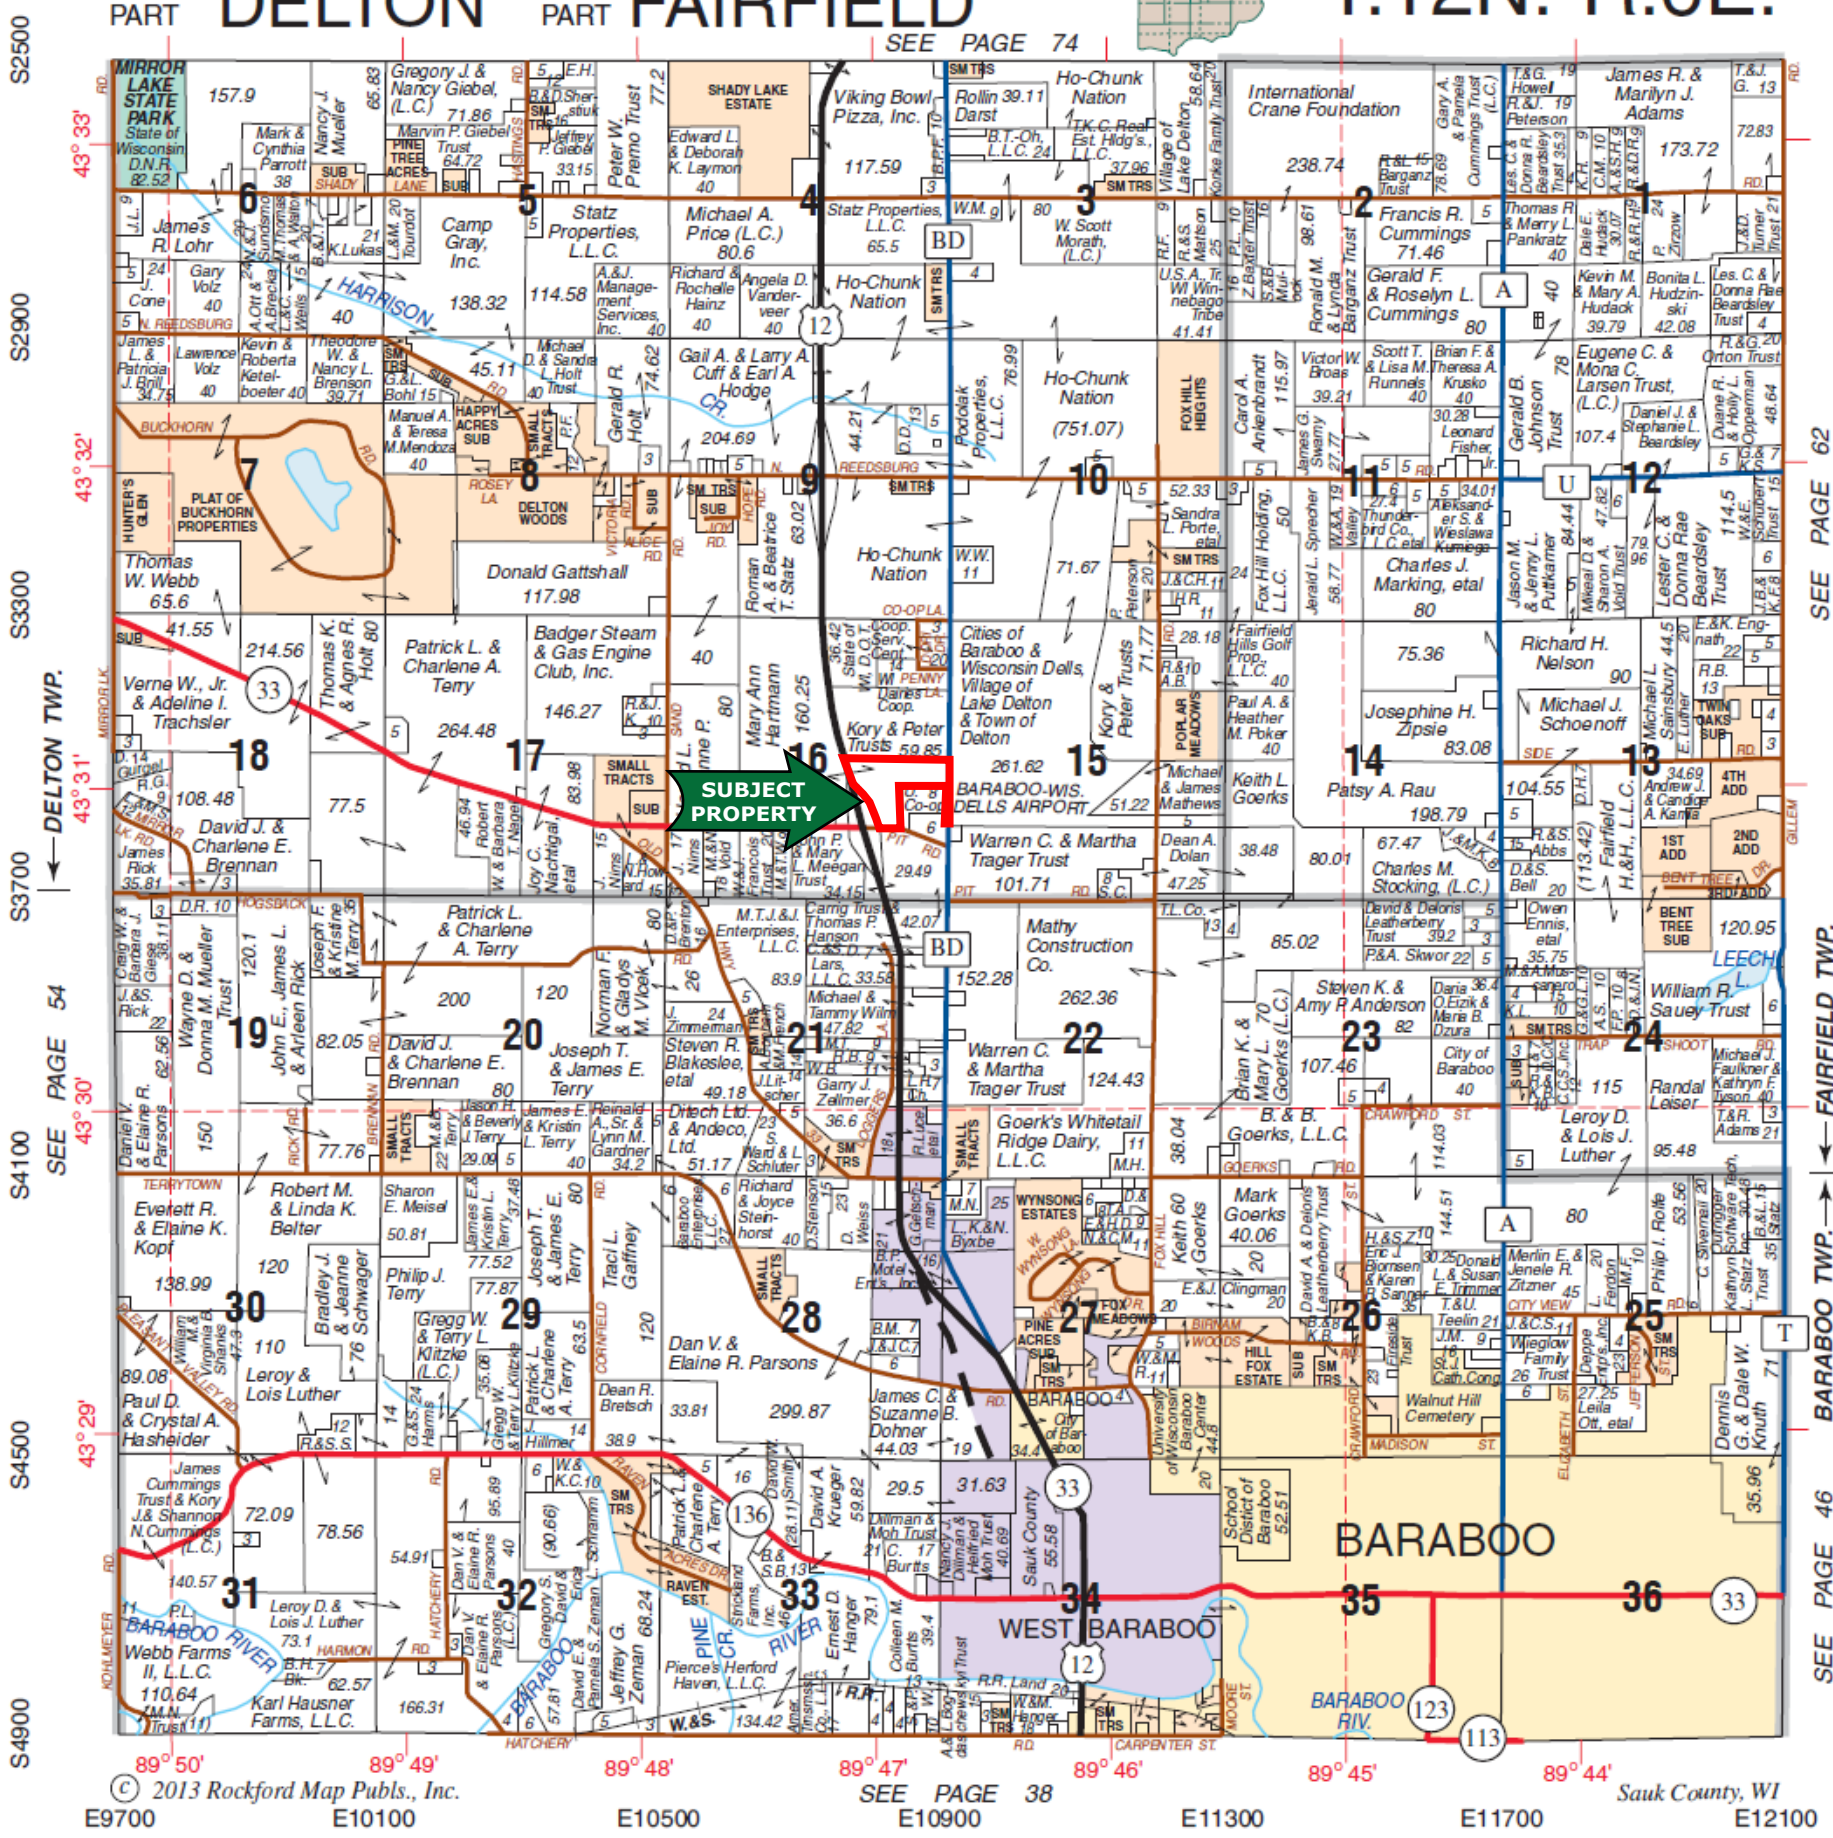

Subject Property - Plat Map

NORTH PART BARABOO
SOUTH PART DELTON WEST PART FAIRFIELD

T.12N.-R.6E.

SEE PAGE 74

SUBJECT PROPERTY

© 2013 Rockford Map Pubs., Inc.

SEE PAGE 38

Sauk County, WI

E9700 E10100 E10500 E10900 E11300 E11700 E12100

S2500
S2900
S3300
S3700
S4100
S4500
S4900

43° 33'
43° 32'
43° 31'
43° 30'
43° 29'

SEE PAGE 62
SEE PAGE 54
SEE PAGE 46