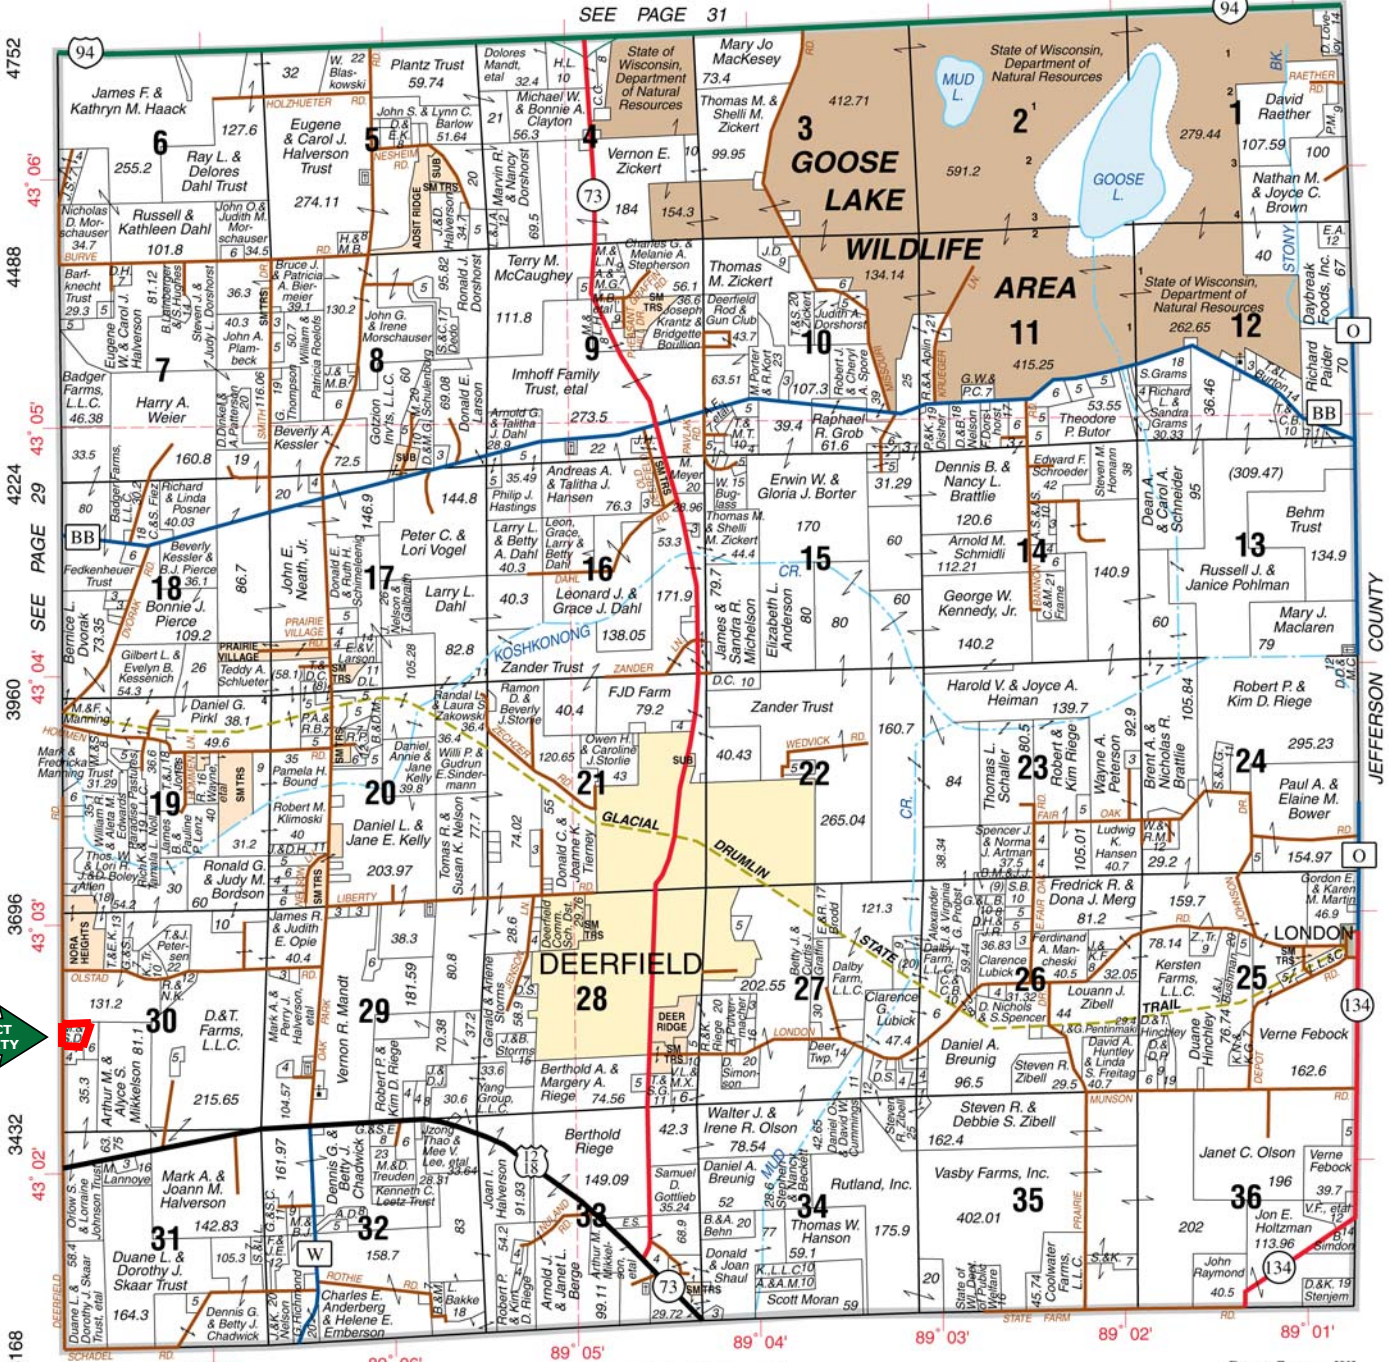

# DEERFIELD

# T.7N.-R.12E.

SEE PAGE 31

SEE PAGE 17

© 2007 Rockford Map Publs., Inc.

1584 1320 1056 792 528 264 0

Dane County, WI